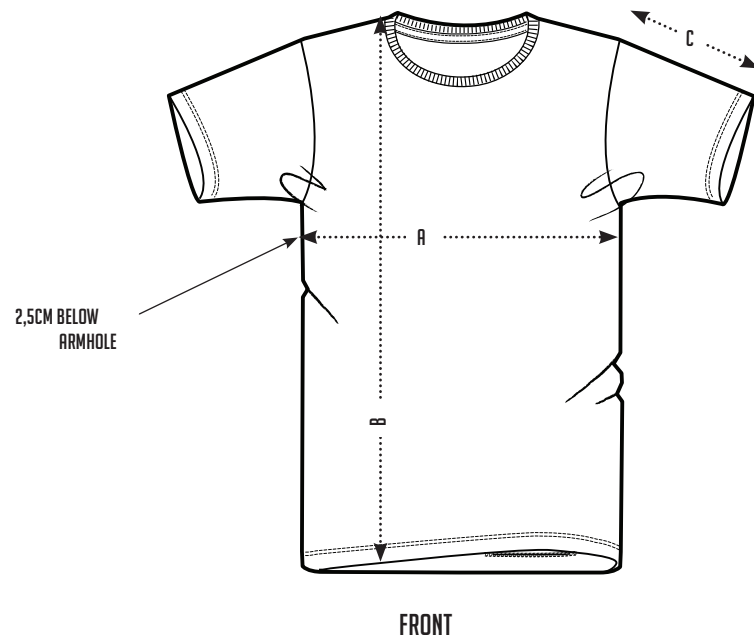

# T-SHIRT KIDS

SIZES	5-6Y	7-8Y	9-11Y	12-14Y	
A	HALF CHEST 2,5CM BELOW ARMHOLE	35	37	40	43
B	BODY LENGTH (FROM HPS)	49	53	57	61
C	SLEEVE LENGTH	12,5	13,5	15	16,5