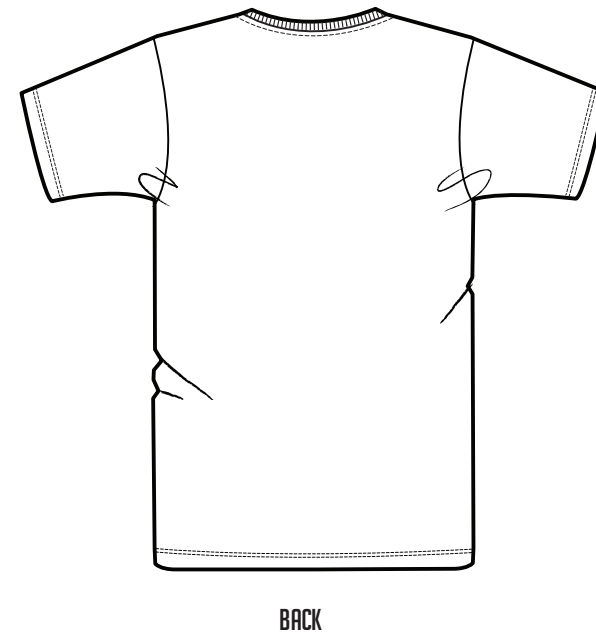

# T-SHIRT KIDS

SIZES	5-6Y	7-8Y	9-11Y	12-14Y	
A	HALF CHEST 2,5CM BELOW ARMHOLE	35	37	40	43
B	BODY LENGTH (FROM HPS)	49	53	57	61
C	SLEEVE LENGTH	12,5	13,5	15	16,5