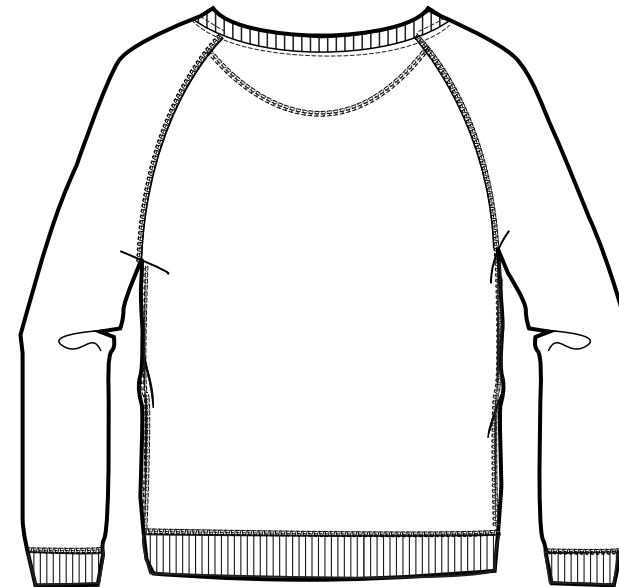

SWEATER WOMAN

FRONT

BACK

SIZES		S	M	L	XL
A	HALF CHEST 2,5CM BELOW ARMHOLE	48	51	54	57
B	BODY LENGTH	64	66	68	69
C	SLEEVE LENGTH	71	72,5	73,7	75