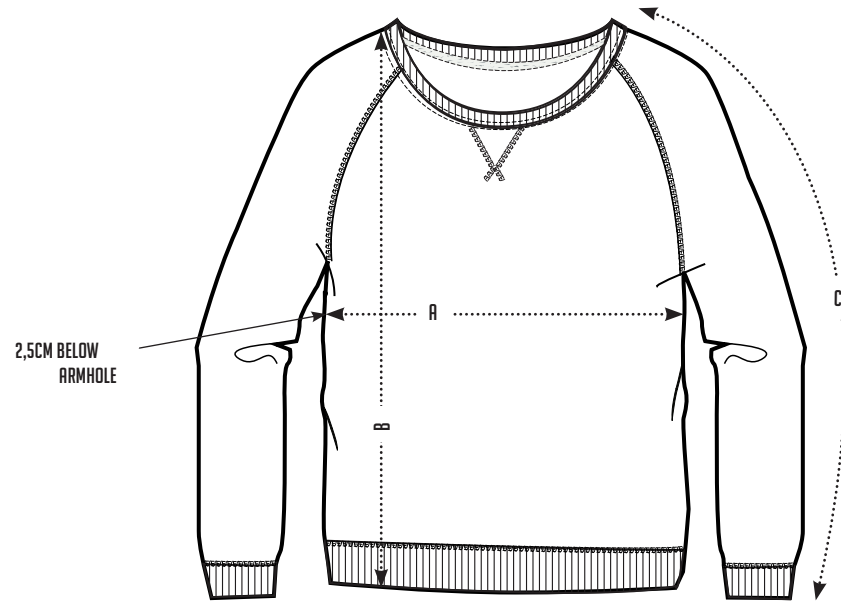

SWEATER WOMAN

FRONT

BACK

SIZES		S	M	L	XL
A	HALF CHEST 2,5CM BELOW ARMHOLE	48	51	54	57
B	BODY LENGTH	64	66	68	69
C	SLEEVE LENGTH	71	72,5	73,7	75