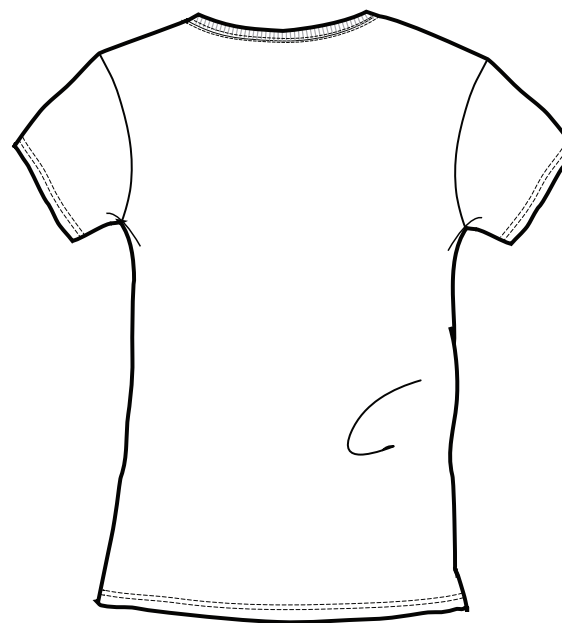

T-SHIRT WOMAN

FRONT

BACK

SIZES		S	M	L	XL
A	HALF CHEST	42	45	49	52
B	BODY LENGTH	65	67	69	71