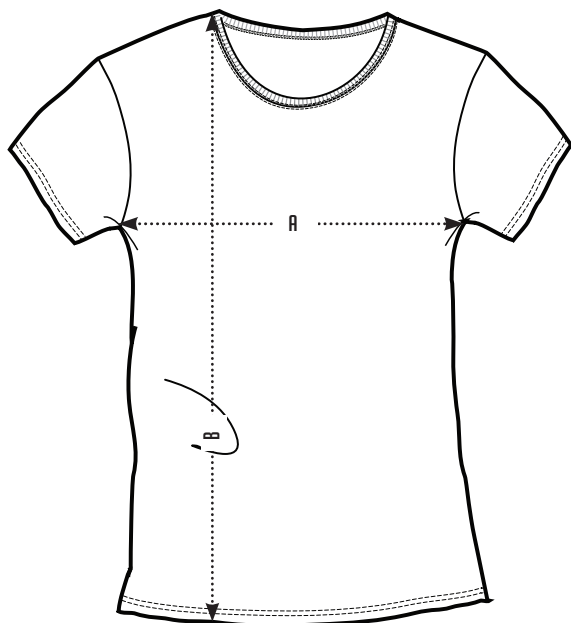

T-SHIRT WOMAN

FRONT

BACK

SIZES		S	M	L	XL
A	HALF CHEST	42	45	49	52
B	BODY LENGTH	65	67	69	71