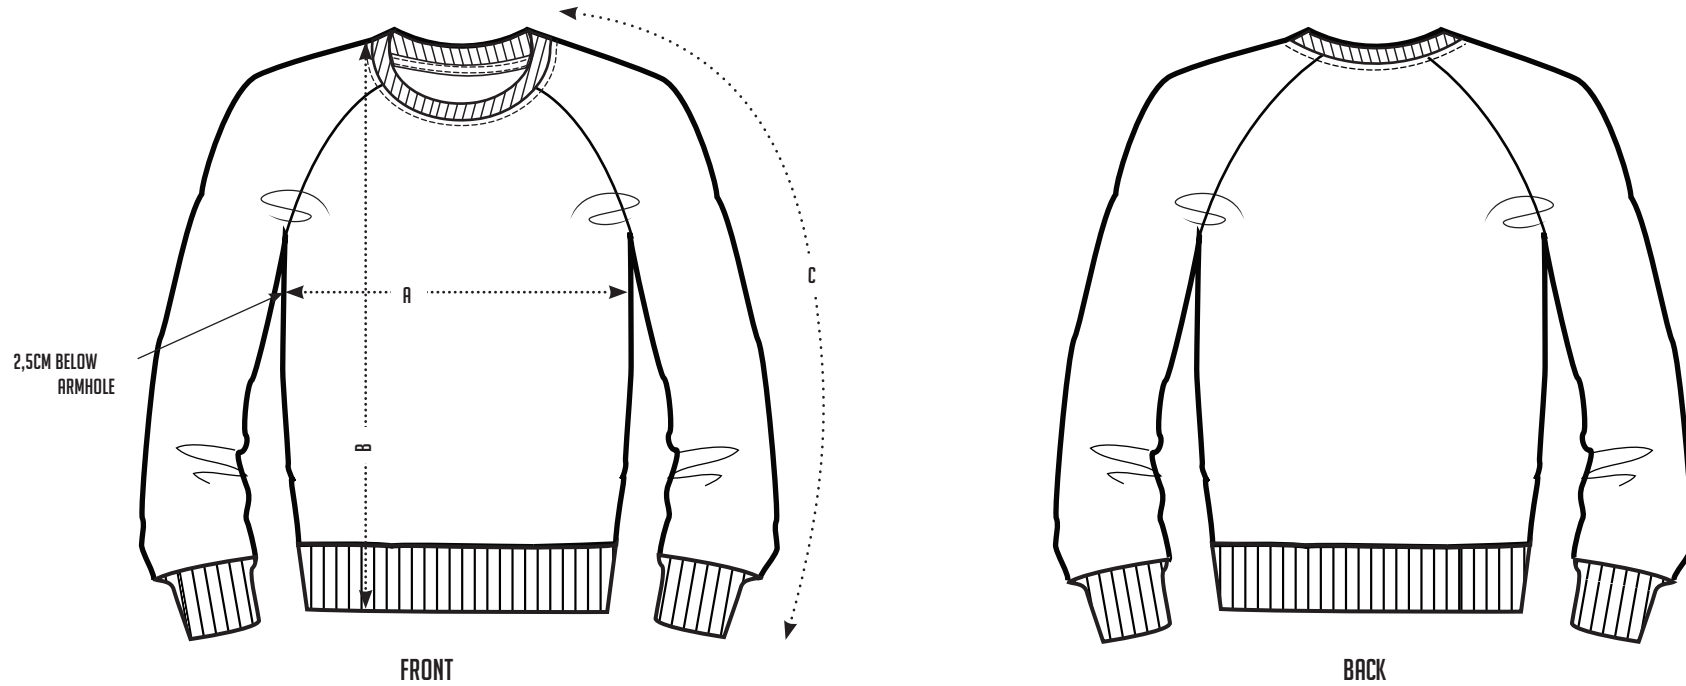

SWEATER KIDS

| SIZES | 5-6Y | 7-8Y | 9-11Y | 12-14Y |
|----------------------------------|------|------|-------|--------|
| A HALF CHEST 2,5CM BELOW ARMHOLE | 37 | 39 | 42 | 45 |
| B BODY LENGTH | 46 | 50 | 54 | 58 |
| C SLEEVE LENGTH | 49 | 54 | 58 | 62 |